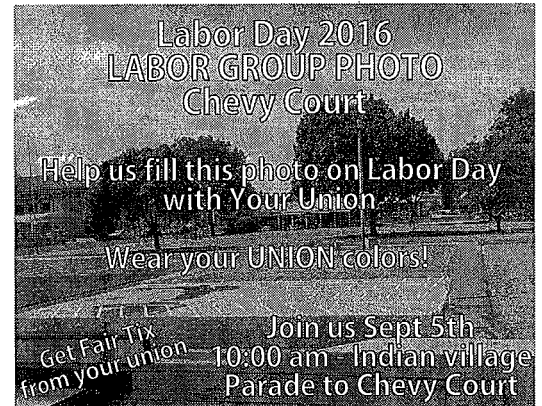

Labor Day Parade 2016

- 09:00 AM** Volunteers arrive at Indian Village
- 10:00 AM** Union members arrive at Indian Village
- 10:30 AM** Parade starts at Indian Village

Parade empties into the Chevy Court stage area.

Have members **STAY** for **HUGE GROUP LABOR PHOTO.**

- Please **return** undistributed fair tickets to Wendy before the fair so we can share with others.

- **No politics** are allowed at the State Fair. No buttons /t-shirts / signs. Please have members wear only union colors with no political statements.
- Please **carry your banner** so we can announce you.
- A **tram** will be in the parade for those members who want to participate but cannot walk the route.
- Please **keep parade route moving** once started. Photo ops should be done before the start of the parade or in Chevy Court.
- There will be **zero tolerance for disrespect.**